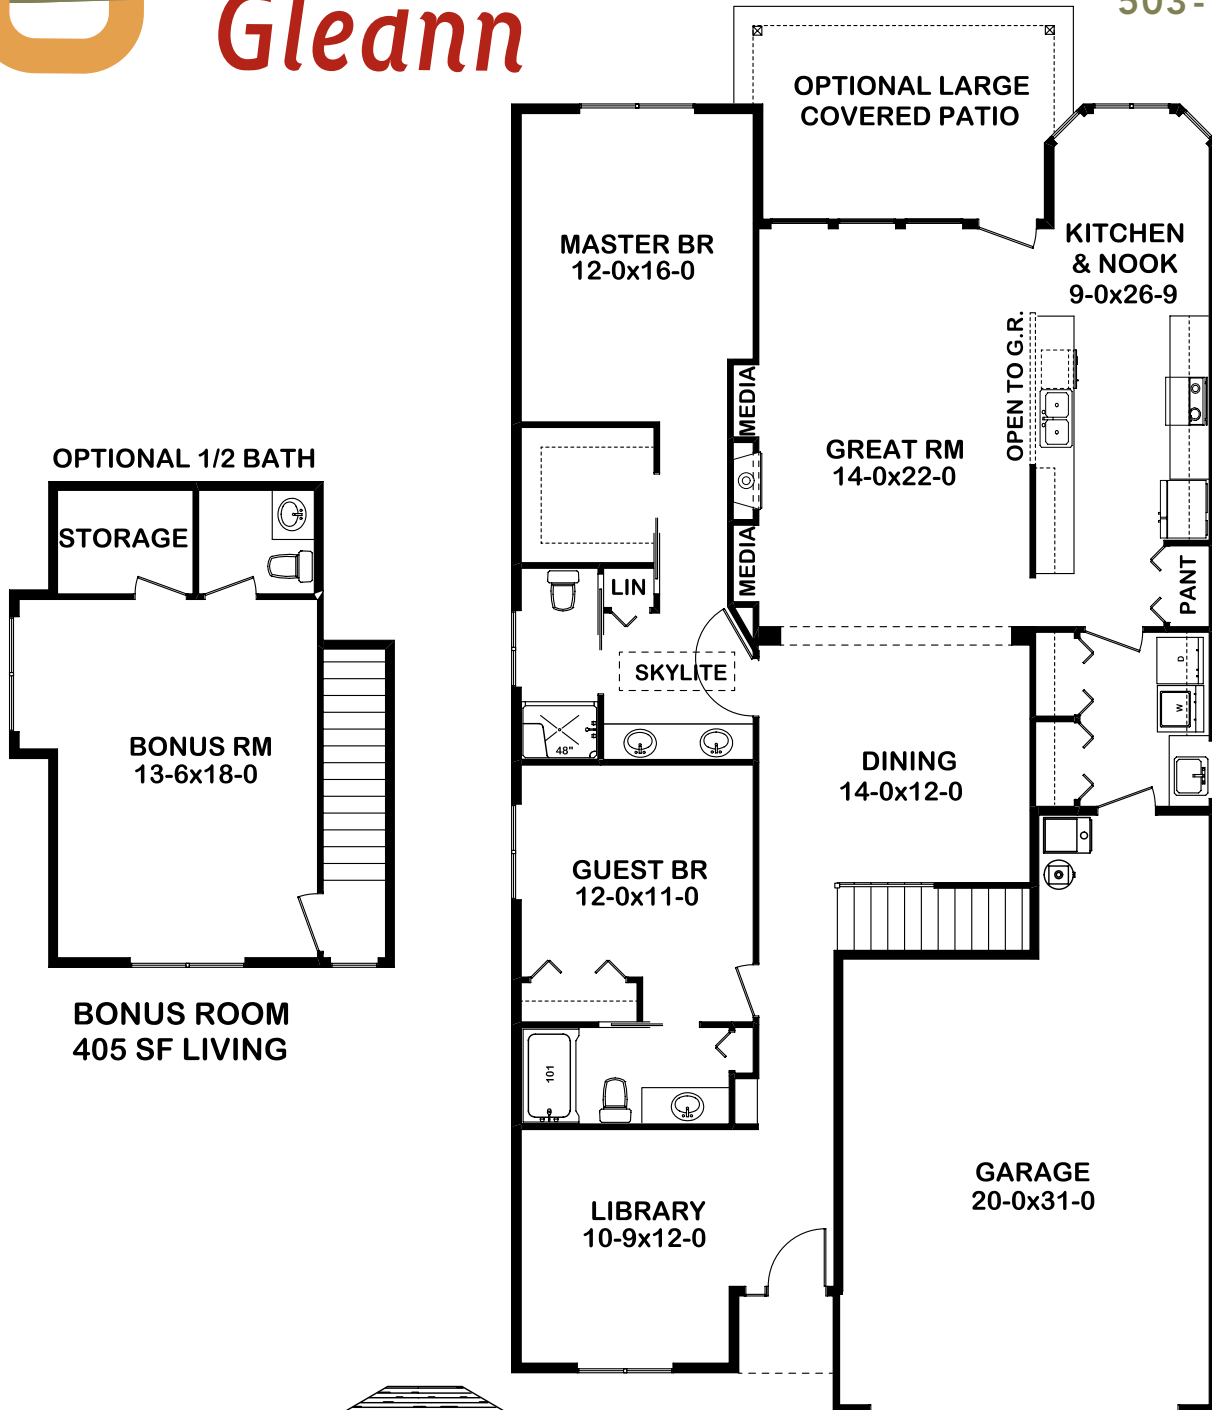

info@ceresgleann.com

1-866-831-1056

503-831-1051

**THE MANOR HALL BONUS SR
1828 SF MAIN, 405 SF BONUS
2233 TOTAL+ 531 SF GARAGE**